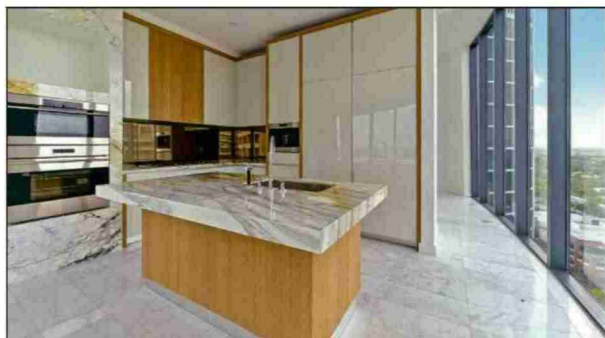

Views of Biscayne Bay abound from this stunning dream home in Coconut Grove. Flawless from floor to ceiling, the sleek amenity-rich offering at 2821 South Bayshore Dr., No. 16D, is priced at \$4,100,000 and located in Two Park Grove — one of the neighborhood's newest and most sought-after luxury waterfront condominiums.

Inside, magazine-quality details abound, affording this 2,917-square-

foot, three-bedroom, three-and-a-half-bath corner residence all of the features and top-of-the-line finishes of a contemporary Manhattan pied-à-terre. A private elevator foyer opens to large living areas, complemented by marble floors, 12-foot ceilings and wide expanses of floor-to-ceiling windows. The open-style kitchen has been outfitted with a center island, Wolf and Sub-Zero appliances, custom Italian cabinetry and marble countertops. Outside, on the 439-square-foot wrap-around terrace — with a front-row seat to sunrises and sunsets on the bay — entertaining is a must.

Designed by award-

winning architect Rem Koolhaas, with landscaping by renowned architect Enzo Enea. Two Park Grove is marked by world-class services and a multitude of indoor-outdoor living experiences, including a poolside restaurant by Michael Schwartz, 500 feet of bayfront pools, a full-service bar, poolside cabanas with towel and dining services, fitness center, children's play areas and a private theater. There is also a wine tasting room and wine storage, butler service, a signature spa, bio sauna, 24-hour doorman and a concierge.

For more information, contact Alicia Constain at 305-310-6000.

The 439-square-foot wraparound terrace is perfect for outdoor entertaining.

The kitchen has a center island and Wolf and Sub-Zero appliances.